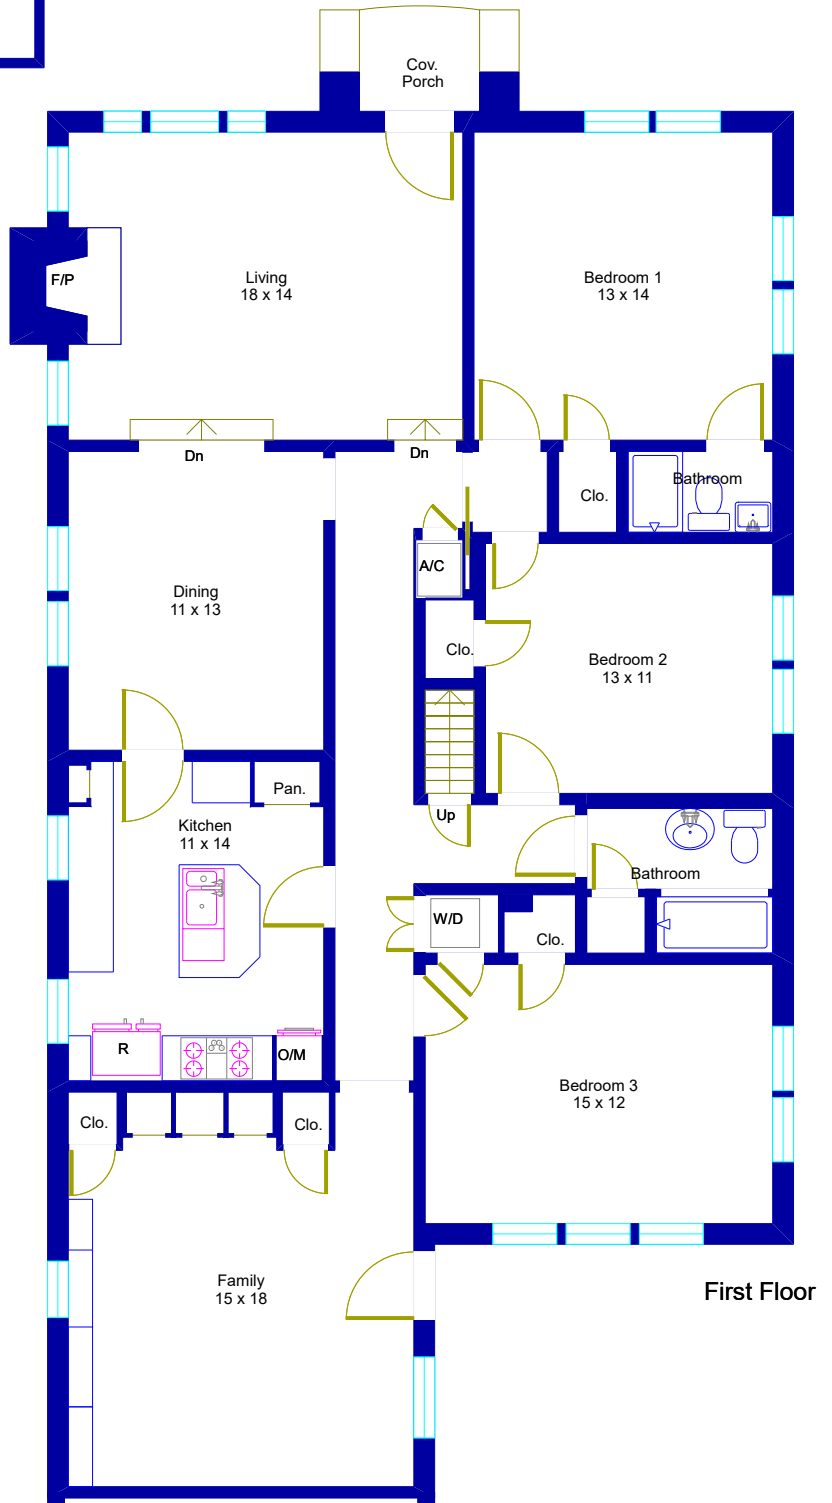

2201 A Lane Austin, Texas

Second Floor

First Floor

© Floor Plan Graphics LLC 2022. This floor plan is an artistic rendering only. All dimensions are approximate. Floor Plan Graphics LLC and Kuper Sotheby's International Real Estate make no representation or warranty as to this rendering's accuracy and no measurements or dimensions should be relied upon without independent verification. This floor plan and its respective square footage information and material remain the property of Floor Plan Graphics LLC.

Marketed by Melissa Meeks Kilian, Kuper Sotheby's International Real Estate, 512.217.2020, melissa.kilian@sothebysrealty.com
Floor plan by Floor Plan Graphics LLC, 512.454.0383, FloorPlanGraphics.com